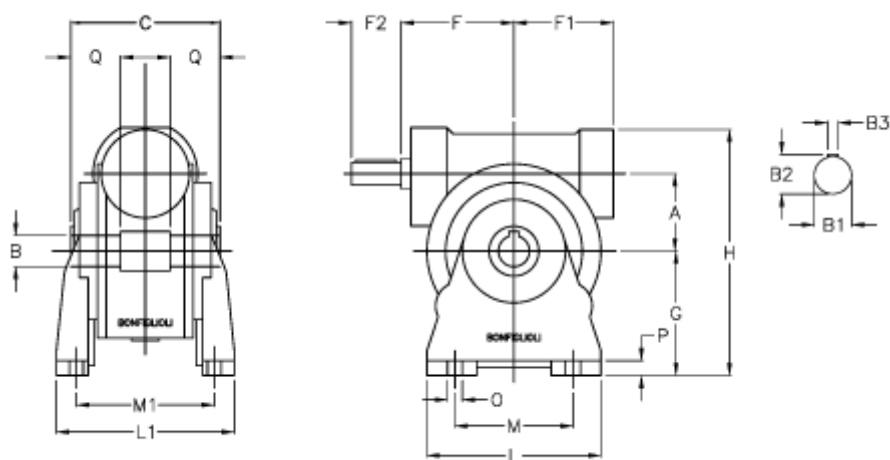

Article number: 3901030040200

Description: Worm gear with solid input shaft  
VF 30A-40-HS

## Measures

a	= 30.0	F1 = 46	P = 8
B	= 14	g = 55	Q = 20.5
B1 E7	= 9	H = 105	
B2	= 10.2	L = 80	
B3 H9	= 3	L1 = 80	
C	= 55	m = 50	
Description = VF 30A-xx-HS	M1 = 66.0		
F	= 50.0	O = 6.5	